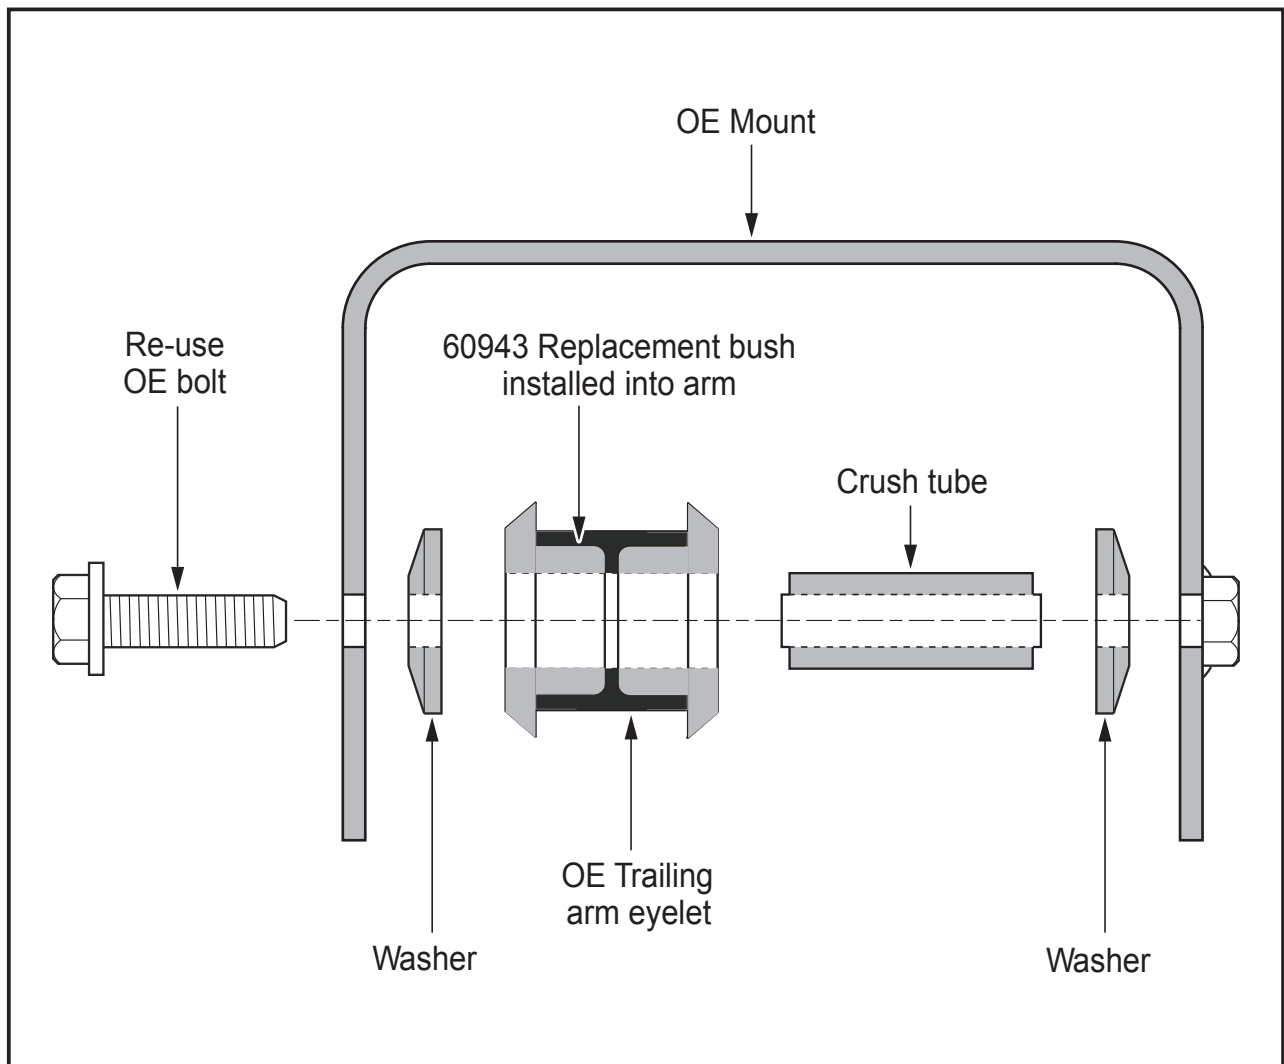

Installation Guide

Rear Trailing Arm - Front Bush

Suits: VW Golf MkV , Passat B6

(Always refer to the current catalogue for complete application listing)

- N.B.:** - This installation guide should be used in conjunction with the workshop manual.
- All fastener torque settings to be adhered to.
 - It is recommended that a wheel alignment is carried out after fitment.