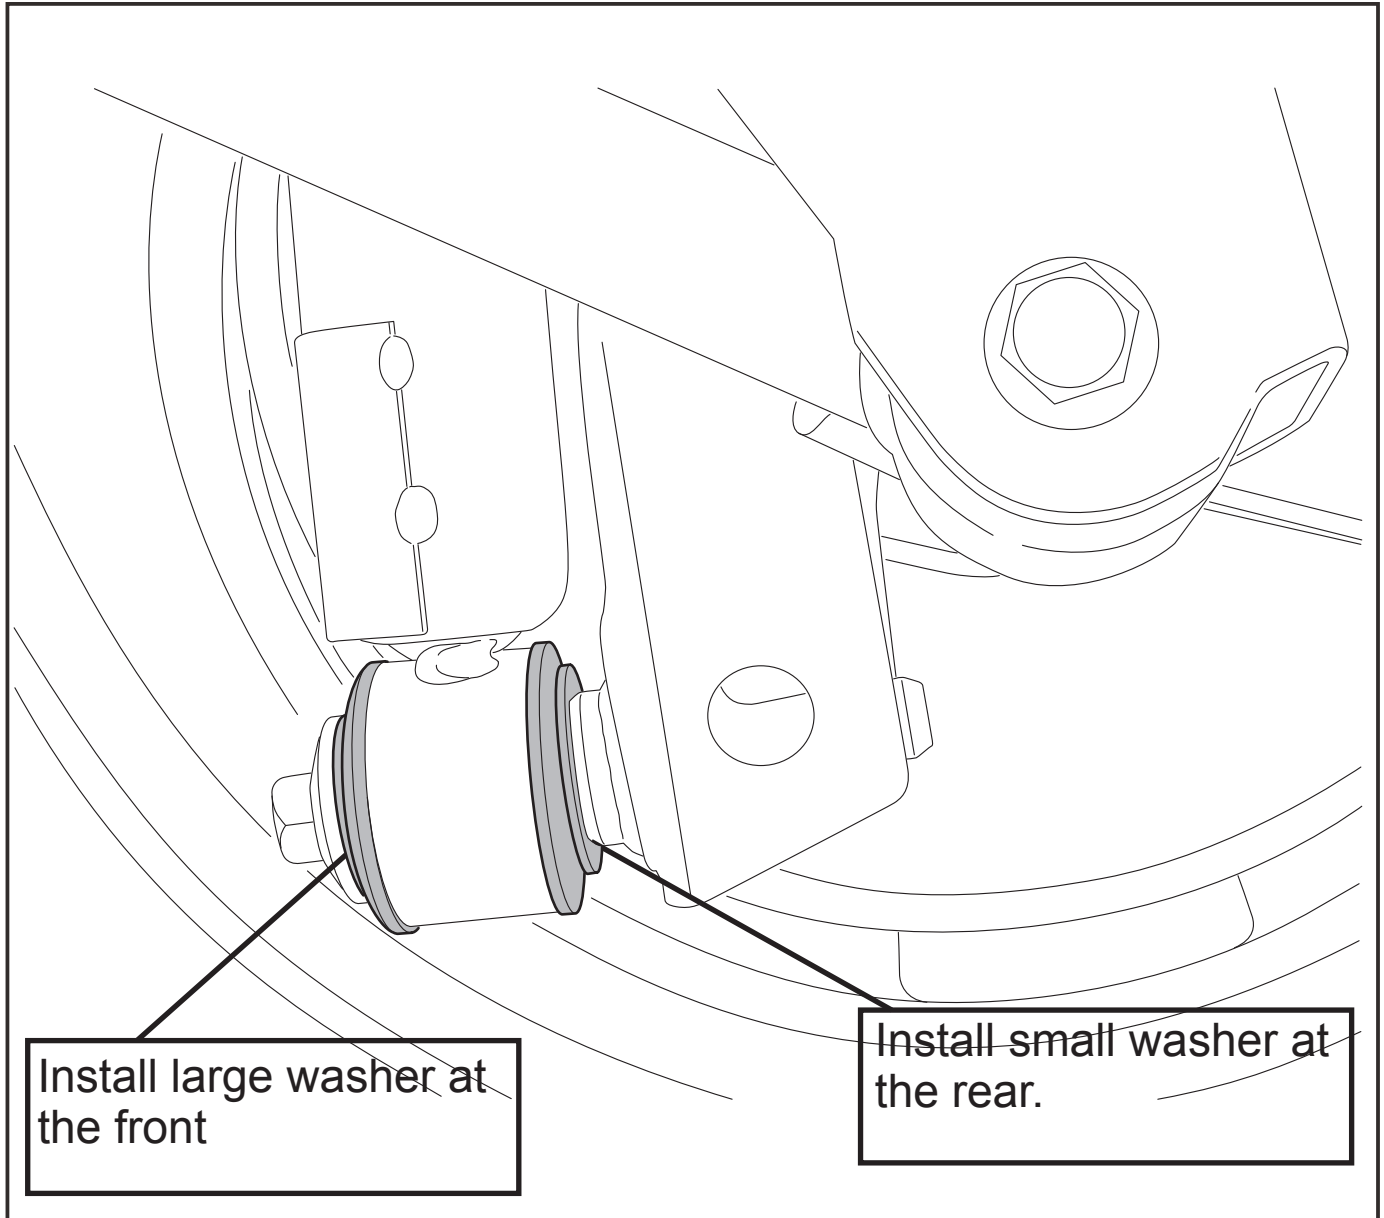

Installation Guide

Shock bush lower

Z 5057

Suits: T oyota Landcruiser 120 Series

(Always refer to the current catalogue for complete application listings)

N.B: This installation guide should be used in conjunction with the workshop manual.

Contents:

- 4 x 67062 bushes
- 2 x tubes
- 2 x small washers
- 2 x large washers
- 1 x grease satchet

N.B: It is recommended that a licenced workshop or trades person carry out the above procedure and that workshop manual and relevant safety procedures are followed in addition to the above.