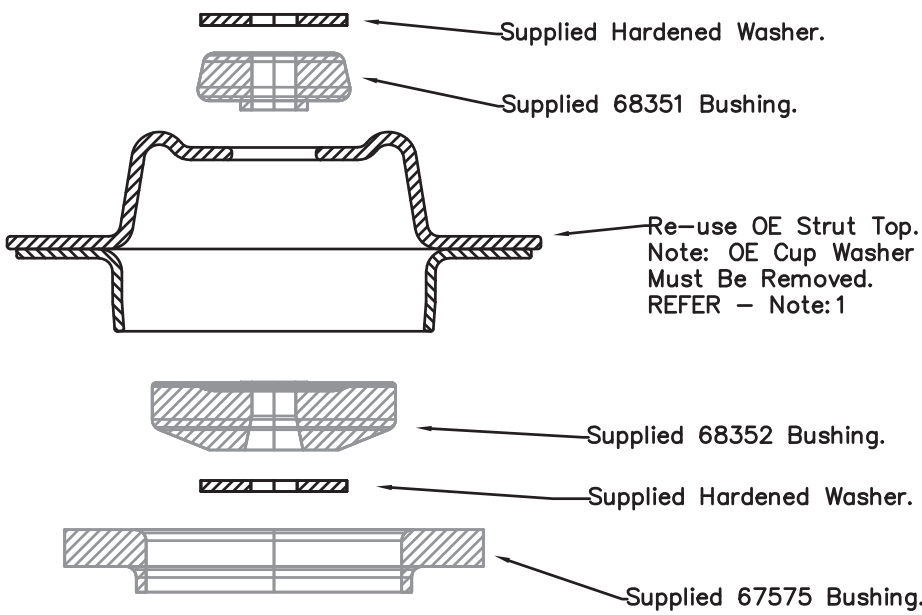

Note: 2

N.B. It is recommended that a licenced workshop or trades person carry out the above procedure and that workshop manual and relevant safety procedures are followed in addition to the above.