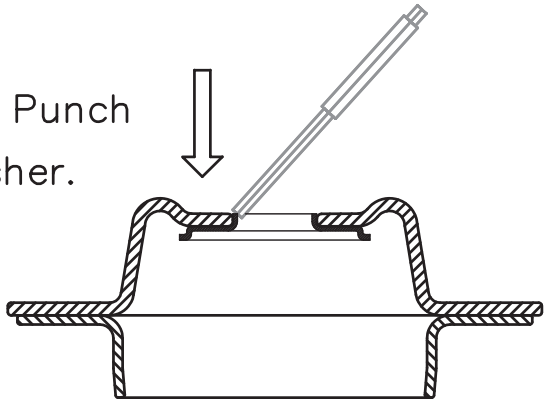

Installation Guide

Front Strut Mount Bushing

- Suits : Hilux GGN25-KUN26 3/05-on.
- : FJ Landcruiser 06-on.
- : Hilux 4Runner 2wd/4wd 02-on.
- : Prado 120 series 03/03-10/09.
- : Prado 150 series 11/09-on.
- : Fortuna 4wd 3/05-on..

(Always refer to the current catalogue for complete application listings).
 N.B. This install guide should be used in conjunction with the workshop manual.

Note: 1

Using Suitable Roll/Pin Punch
 Knock Out OE Cup Washer.